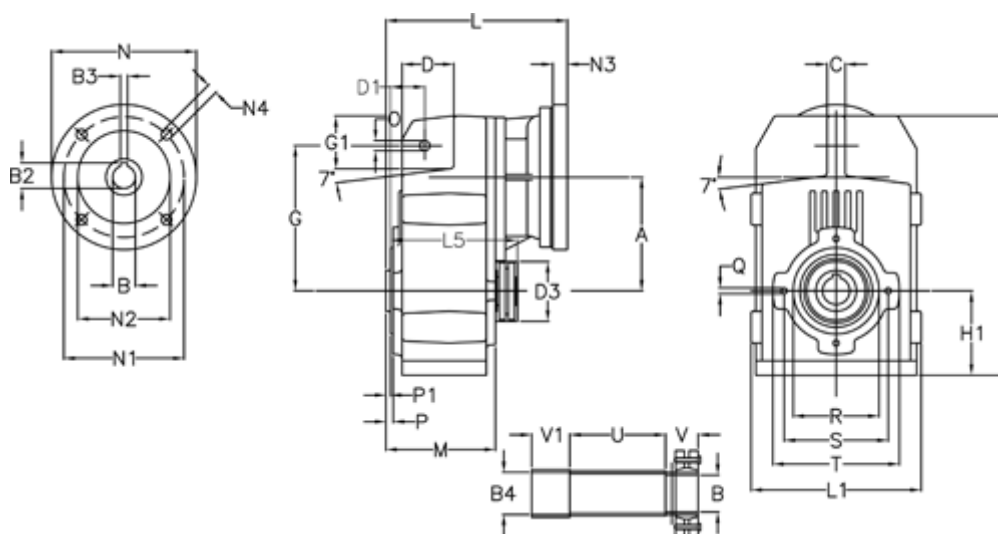

Article number: 29560209555225
 Description: Shaft mounted gear
 A253S-95,5-P71B5

Measures

A = 128.75	D1 = 43.5	I5 = 197.5	P1 = 3.5	V1 = 40
B = 31	d3 = 83	M = 135.5	Q = M10x14	
B1 = 14	G = 162	N = 160	R = 110	
B2 = 16.3	G1 = 58.0	N1 = 130	S = 130	
B3 = 5	H = 290.5	N2 = 110	T = 150	
B4 = 32	H1 = 93.5	N4 = M8x16	Tightening torque N m = 14.5	
C = 20	L = 213.0	O = 13	U = 96.0	
D = 57.0	L1 = 188	P = 6.0	V = 38	